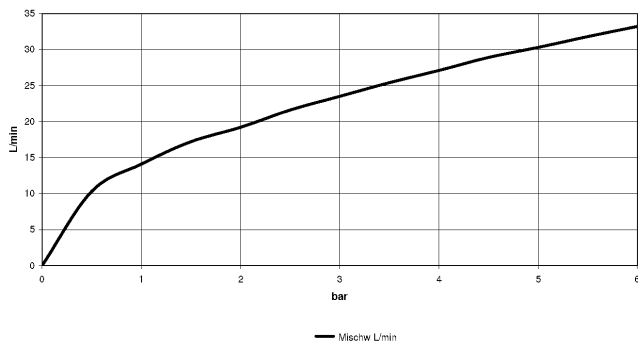

Flow rate chart

Certificates

WRAS_2010064.

ACS_21 ACC LY 141. DVGW_DW-6512DN0435.

WRAS_2107018.