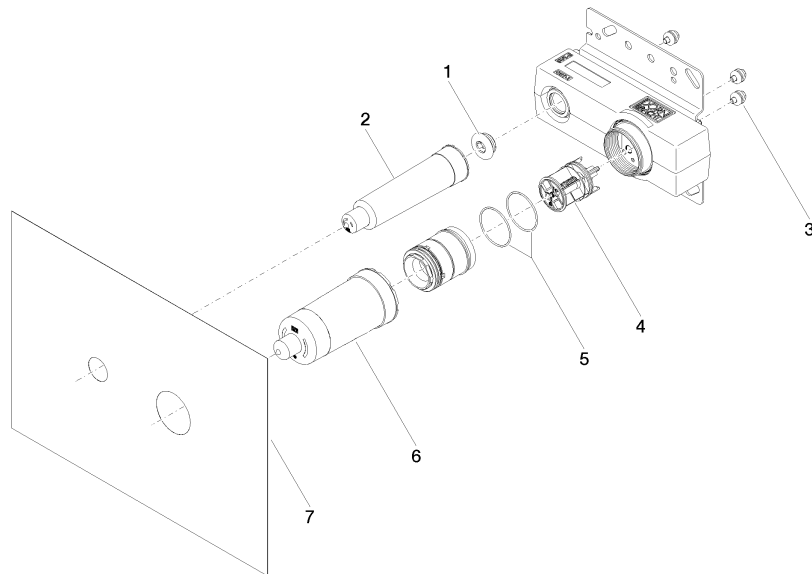

Concealed wall-mounted single-lever mixer -

35 860 970 90

- 2x female thread 1/2" connections
- 1x female thread 1/2" outlet for wall spout
- 1x female thread 1/2" outlet
- 2x dust cover
- anti-water packing
- soundproofing
- gauge 100 mm

Concealed wall-mounted single-lever mixer -

35 860 970 90

Flow rate chart

Certificates

WRAS_2010064.

ACS_21 ACC LY 141. DVGW_DW-6512DN0435.

WRAS_2107018.

Concealed wall-mounted single-lever mixer -

35 860 970 90

Spare parts list

No.	Item Number	Name	Quantity used	Delivery time
1	04 31 20 006 00 90	plug	1	2
2	09 21 02 173 90	cap	1	2
3	90 23 01 091 00 90	set	3	2
4	90 31 20 107 00 90	plug	1	2
5	09 14 10 190 90	seal	2	2
6	09 21 02 176 90	cap	1	60
7	04 14 03 074 01 90	gasket kit	1	2