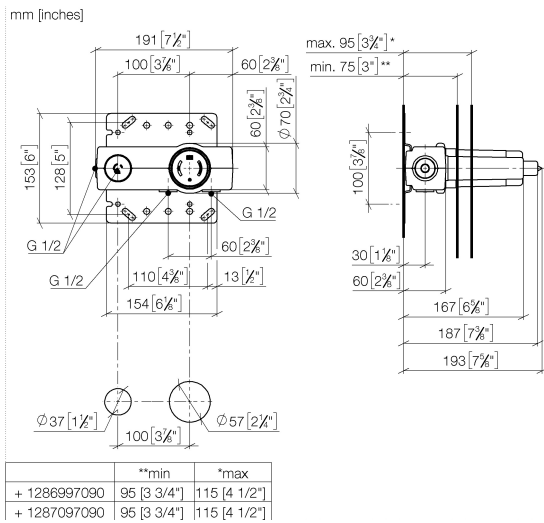

Concealed wall-mounted single-lever mixer -

35 860 970 90

- 2x female thread 1/2" connections
- 1x female thread 1/2" outlet for wall spout
- 1x female thread 1/2" outlet
- 2x dust cover
- anti-water packing
- soundproofing
- gauge 100 mm

Recommended miscellaneous

Extension 20 mm - 12 869 970 90
 • Not suitable for combining with META PURE (36 86X 664-FF).

Recommended miscellaneous

Adapter for reversed water connections - 12 880 970 90
 • Not suitable for combining with META PURE (36 86X 664-FF).

Concealed wall-mounted single-lever mixer -

35 860 970 90

Flow rate chart

Certificates

WRAS_2010064.

ACS_21 ACC LY 141. DVGW_DW-6512DN0435.

WRAS_2107018.

Concealed wall-mounted single-lever mixer -